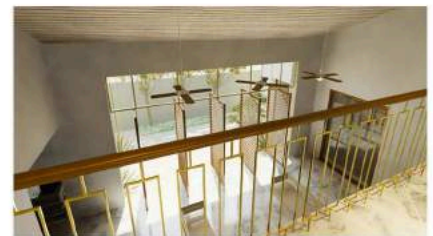

The ground floor for each house has a double height living room leading to bar, a day room, kitchen/ breakfast room, a formal dining area, study/home office and separate guest suite. Upstairs there is a separate wing for the master suite with 2 dressing rooms and 2 en-suite bathrooms; there are 3 further family bedrooms, all en-suite & a TV snug and communal bathroom. A secure retreat is provided in the basement with secret entrance. Staff accommodation is provided above the garages with separate access.

Externally, the houses are surrounded by lushly planted gardens: the living room opens onto a courtyard, the kitchen opens onto a kitchen courtyard for external cooking, and the bar opens onto the swimming pool which has its own pool house for changing.

05. Section through stairs

06. Section through kitchen courtyard

07. cgi view of rear courtyard

08. cgi view down to living room

09. Ground floor layout