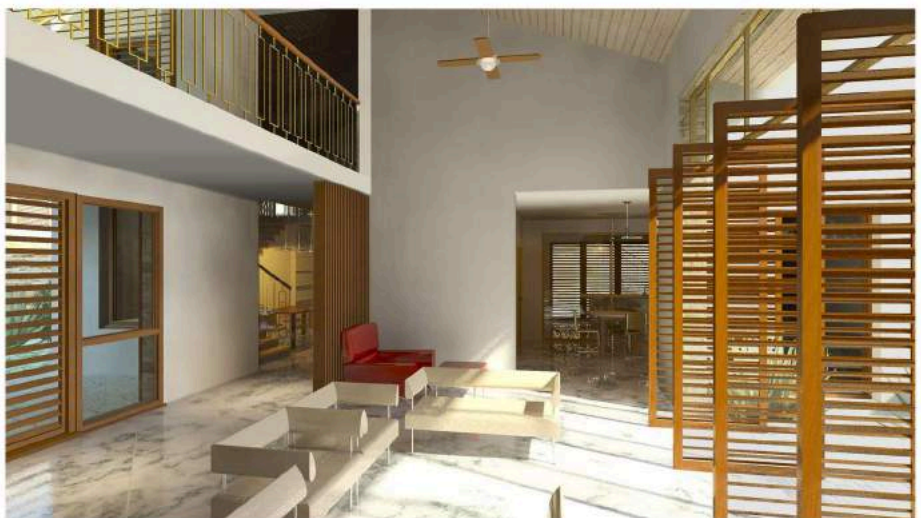

04. cgi view of double height living room