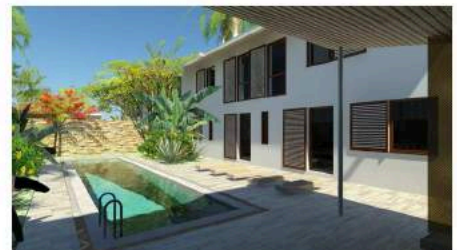

02. cgi view 2: Street view

03. cgi view 3: Swimming pool

04. cgi view of double height living room

Project

Private House - Abidjan

studio@timothy.co.uk

+44 (0)20 7403 2482

www.timothy.co.uk

The design of two adjacent (and mirrored) five-bedroom houses with private swimming pools and associated facilities on a private estate in Abidjan, Ivory Coast, West Africa.

Each house has an area of approximately 590m² (6,300square feet) with secure parking for 2 cars plus two visitor spaces

Externally, the houses are surrounded by lushly planted gardens: the living room opens onto a courtyard, the kitchen opens onto a kitchen courtyard for external cooking, and the bar opens onto the swimming pool which has its own pool house for changing.