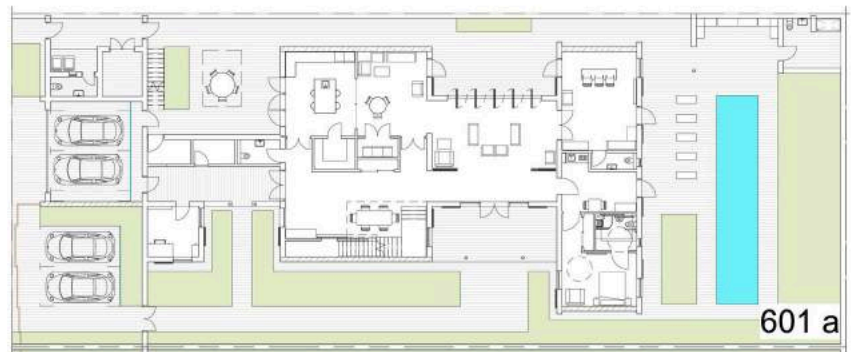

The design of two adjacent (and mirrored) five-bedroom houses with private swimming pools and associated facilities on a private estate in Abidjan, Ivory Coast, West Africa.

Each house has an area of approximately 590m² (6,300square feet) with secure parking for 2 cars plus two visitor spaces

The ground floor for each house has a double height living room leading to bar, a day room, kitchen/ breakfast room, a formal dining area, study/home office and separate guest suite. Upstairs there is a separate wing for the master suite with 2 dressing rooms and 2 en-suite bathrooms; there are 3 further family bedrooms, all en-suite & a TV snug and communal bathroom. A secure retreat is provided in the basement with secret entrance. Staff accommodation is provided above the garages with separate access.

05. Section through stairs

06. Section through kitchen courtyard

07. cgi view of rear courtyard

08. cgi view down to living room

09. Ground floor layout